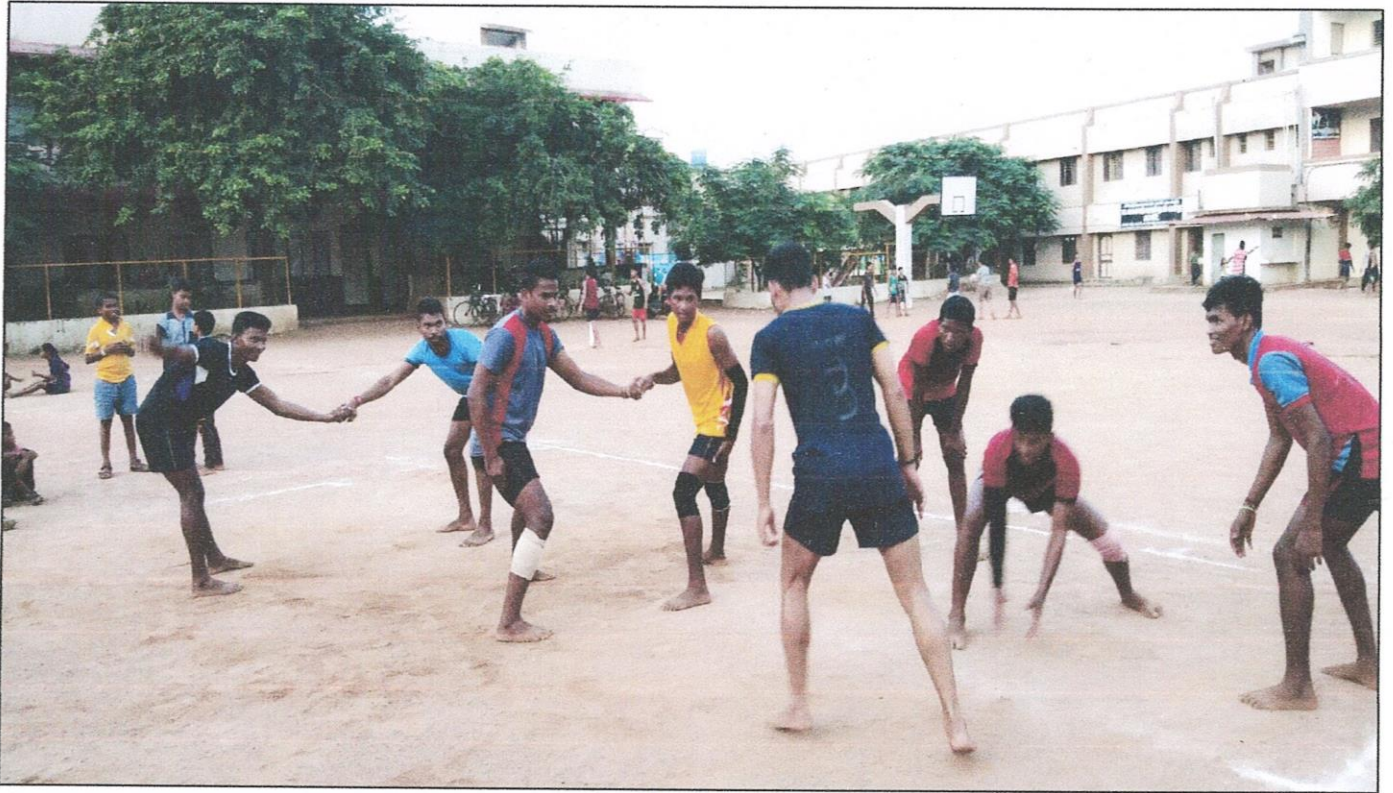

KABADDI

Principal
Mahatma Gandhi Arts,
Science & Late
N P Commerce College,
Armori, Dist - Gadchiroli