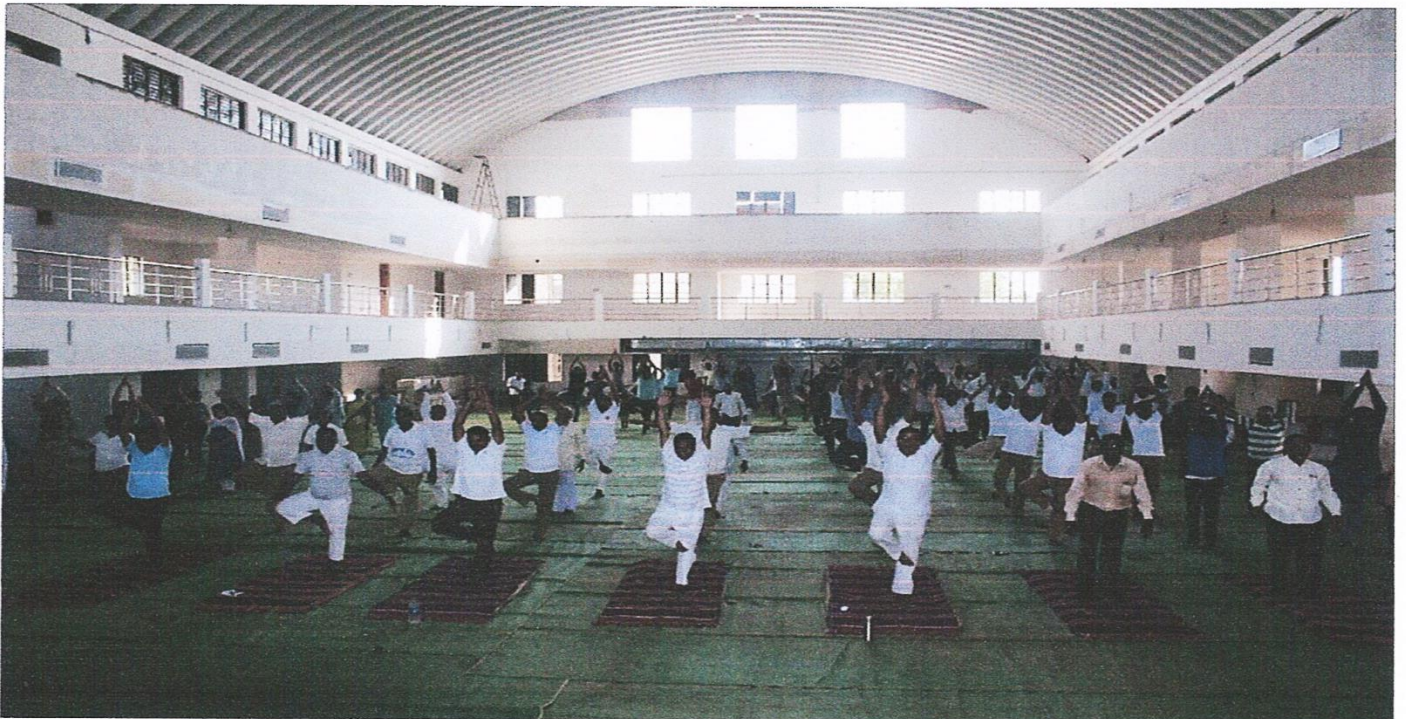

YOGA FACILITY

Latitude: 20.474493
Longitude: 79.979429
Elevation: 174.49±62 m
Accuracy: 28.4 m
Time: 06-21-2021 07:33
Note: yoga day

Principal

Mahatma Gandhi Arts,
Science & Late
N. P. Commerce College,
Armori, Dist - Gadchiroli